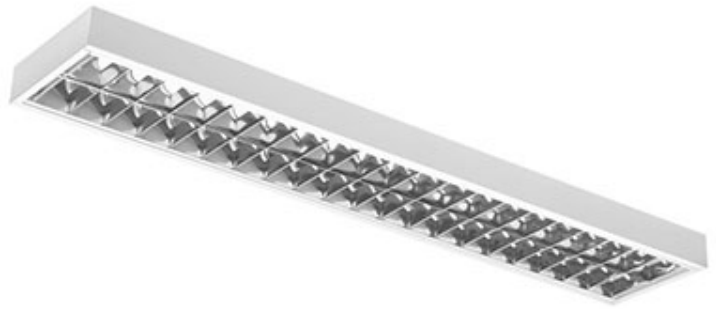

VM PC ECO

Surface mounted light fitting is destined for mounting on fixed ceilings. It can also be suspended on wire or pipe pendants. Body of luminarie is made of steel sheet with powder coat RAL 9003. Luminaires are assembled with parabolic optic louvre.

Type	Wattage (W)	Light source	UGR	A	B	C	kg
VM 236 PC ECO	2x36	T8		1262	240	65	4,9
VM 258 PC ECO	2x58	T8		1562	240	65	7,1
VM 418 PC ECO	4x18	T8		618	600	75	5,5